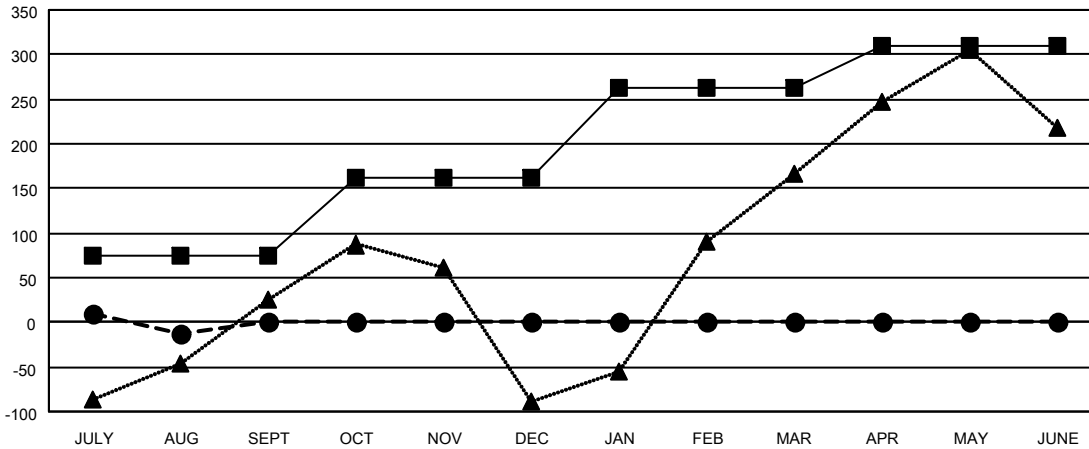

GMT MONTHLY MEMBERSHIP PROGRESS REPORT

Results as of: 8/31/2024

Multiple District 118

LOCATION: Republic of Türkiye

GMT: OPEN

GMT CA 4

Clubs			
RESULTS FOR 2024-2025			
QUARTER	NEW CLUB GOAL	NEW CLUBS	DROPPED CLUBS
JULY/AUG/SEPT	1	1	0
OCT/NOV/DEC	2	0	0
JAN/FEB/MAR	5	0	0
APR/MAY/JUNE	1	0	0

Members			
RESULTS FOR 2024-2025			
QUARTER	MEMBER GROWTH NET GOAL	MEMBER GROWTH ACTUAL	DROPPED MEMBERS ACTUAL (including transfers)
JULY/AUG/SEPT	74	79	85
OCT/NOV/DEC	87	0	0
JAN/FEB/MAR	101	0	0
APR/MAY/JUNE	48	0	0

GOALS AND ACTUAL NEW CLUBS CUMULATIVE

- - CURRENT YEAR GOALS FOR NEW CLUBS
- - CURRENT YEAR ACTUAL NEW CLUBS
- ▲ - LAST YEAR ACTUAL NEW CLUBS

GOALS AND ACTUAL MEMBERS CUMULATIVE

- - MEMBER GROWTH NET GOAL
- - MEMBER GROWTH ACTUAL
- ▲ - LAST YEAR MEMBERSHIP ACTUAL