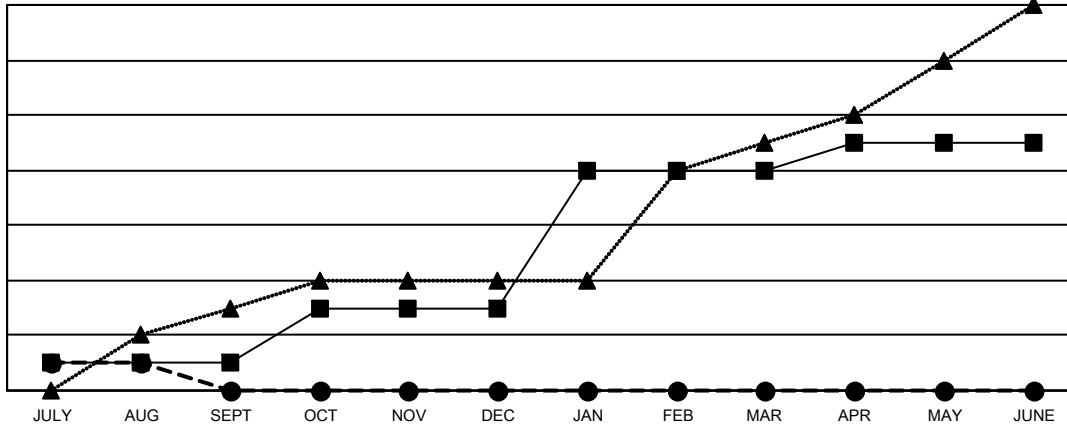

GMT MONTHLY MEMBERSHIP PROGRESS REPORT

Results as of: 8/31/2024

Multiple District 118

LOCATION: Republic of Türkiye

GMT: OPEN

GMT CA 4

Clubs			
RESULTS FOR 2024-2025			
QUARTER	NEW CLUB GOAL	NEW CLUBS	DROPPED CLUBS
JULY/AUG/SEPT	1	1	0
OCT/NOV/DEC	2	0	0
JAN/FEB/MAR	5	0	0
APR/MAY/JUNE	1	0	0

Members			
RESULTS FOR 2024-2025			
QUARTER	MEMBER GROWTH NET GOAL	MEMBER GROWTH ACTUAL	DROPPED MEMBERS ACTUAL (including transfers)
JULY/AUG/SEPT	74	79	85
OCT/NOV/DEC	87	0	0
JAN/FEB/MAR	101	0	0
APR/MAY/JUNE	48	0	0

GOALS AND ACTUAL NEW CLUBS CUMULATIVE

- - CURRENT YEAR GOALS FOR NEW CLUBS
- - CURRENT YEAR ACTUAL NEW CLUBS
- ▲ - LAST YEAR ACTUAL NEW CLUBS

GOALS AND ACTUAL MEMBERS CUMULATIVE

- - MEMBER GROWTH NET GOAL
- - MEMBER GROWTH ACTUAL
- ▲ - LAST YEAR MEMBERSHIP ACTUAL